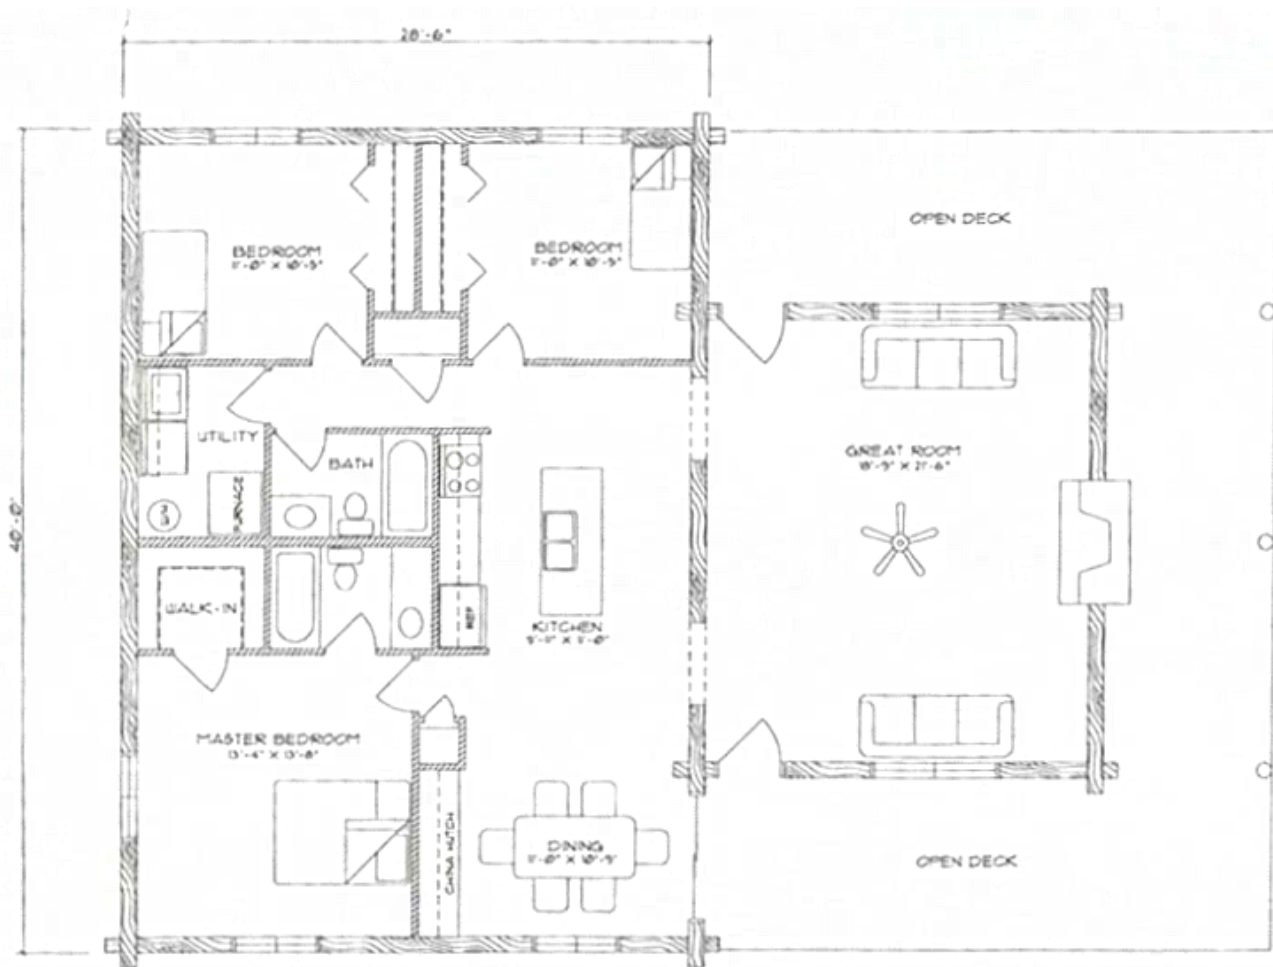

Extreme Log Homes, LLC
 1820 O Rd.
 Fruita, CO 81521
 Phone: (970) 255-8116
 Email: info@extloghomes.com

Plan and Pricing Information for the Kingbird Model

Model Specifications

Model Name: Kingbird
 1st Floor Sq. Ft.: 1589
 Total Sq. Ft.: 1589
 Bedrooms: 3
 Bathrooms: 2

The Kingbird is just a single story, but its full splendor is realized as one steps through the arched openings of the interior log wall into the impressive great room with extraordinary vaulted ceilings. The kitchen sits at the heart of the plan with a master suite on one side and additional bedrooms, a full bath and a utility room on the other.

Swedish Cope Style Logs					D-Style Logs	
7"	8"	9"	10"	12"	6" x 8"	8" x 8"
\$66,900.00	\$71,900.00	\$74,900.00	\$78,900.00	N/A	\$74,900.00	\$78,900.00

KINGBIRD
 FLOOR PLAN
 1589 SQ. FT.