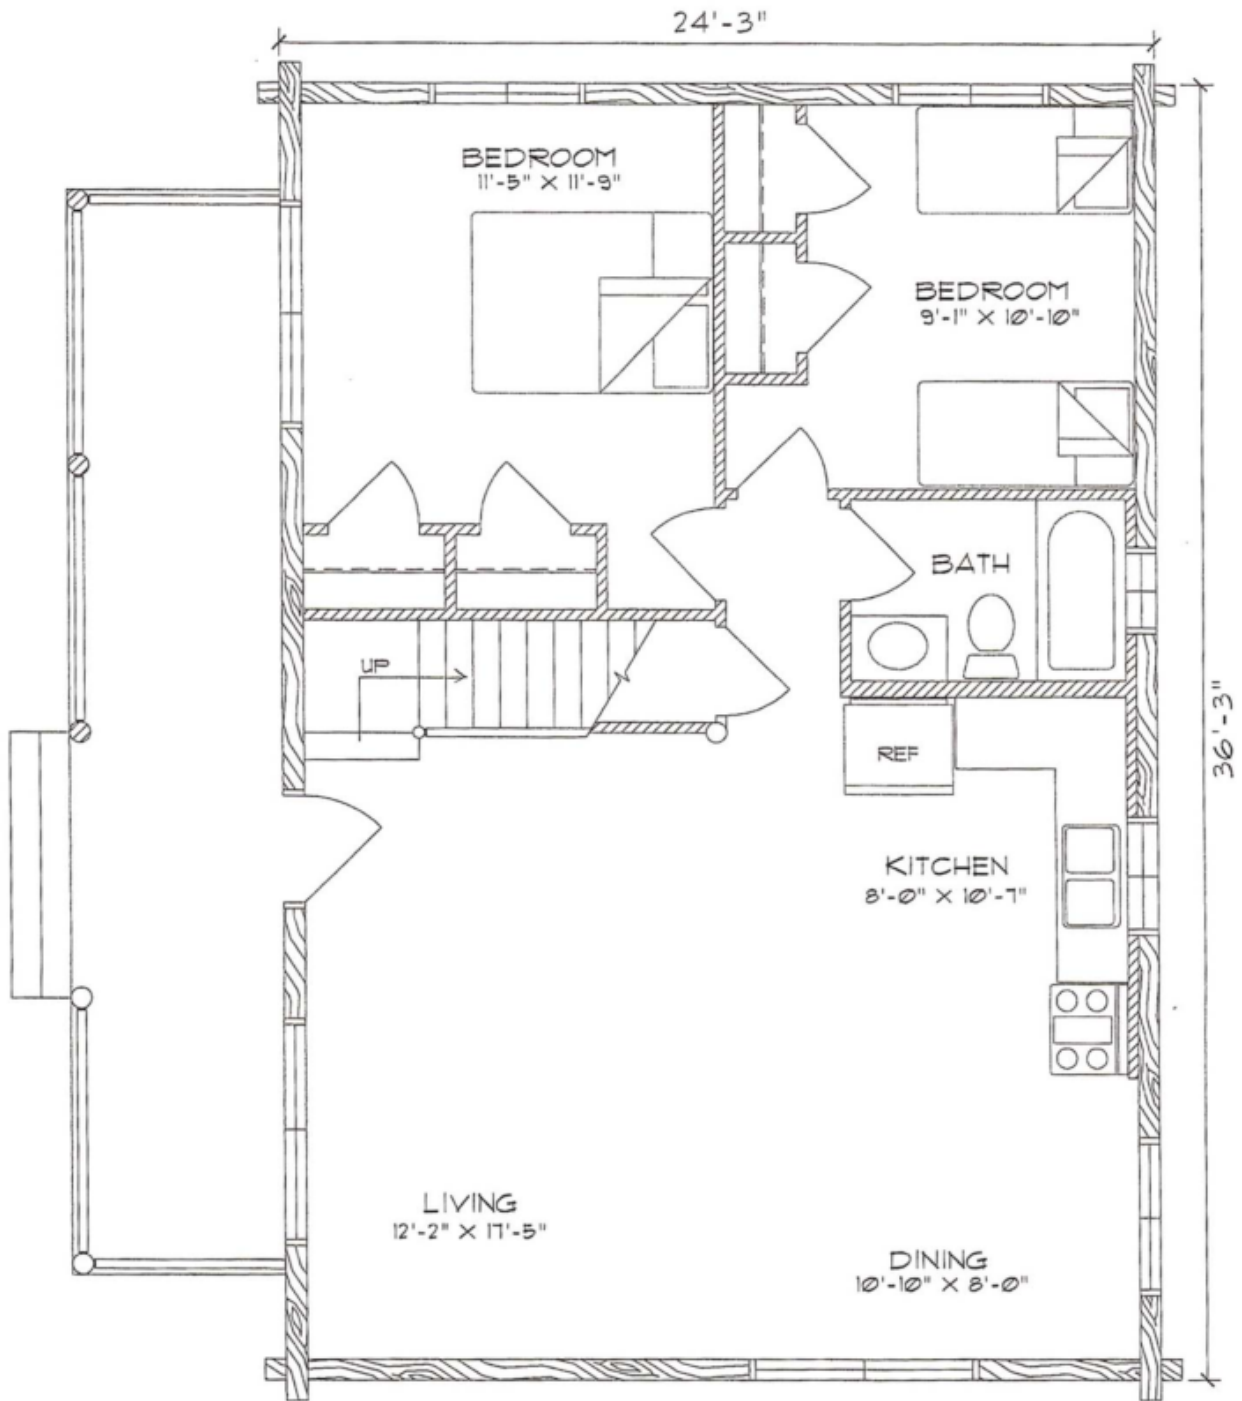

Extreme Log Homes, LLC
 1820 O Rd.
 Fruita, CO 81521
 Phone: (970) 255-8116
 Email: info@extloghomes.com

Plan and Pricing Information for the Bluebird Model

Model Specifications

Model Name: Bluebird
 1st Floor Sq. Ft.: 879
 2nd Floor Sq. Ft.: 404
 Total Sq. Ft.: 1283
 Bedrooms: 2
 Bathrooms: 1

The Bluebird features a 19 foot high vaulted, knotty pine ceiling over the great room. The spacious loft overlooks the living area and can be enclosed as a bedroom or left open for a warm, cozy family room. A large covered porch (6' x 35') will cater to the total enjoyment of this log cabin. Building this kit on a basement foundation could supply an additional 864 square feet.

Swedish Cope Style Logs					D-Style Logs	
7"	8"	9"	10"	12"	6" x 8"	8" x 8"
\$48,900.00	\$52,900.00	\$54,900.00	\$58,900.00	N/A	\$54,900.00	\$58,900.00

BLUEBIRD
MAIN FLOOR PLAN

879 SQ. FT.

1283 SQ. FT. TOTAL

BLUEBIRD
LOFT FLOOR PLAN
404 SQ. FT.
1283 SQ. FT. TOTAL