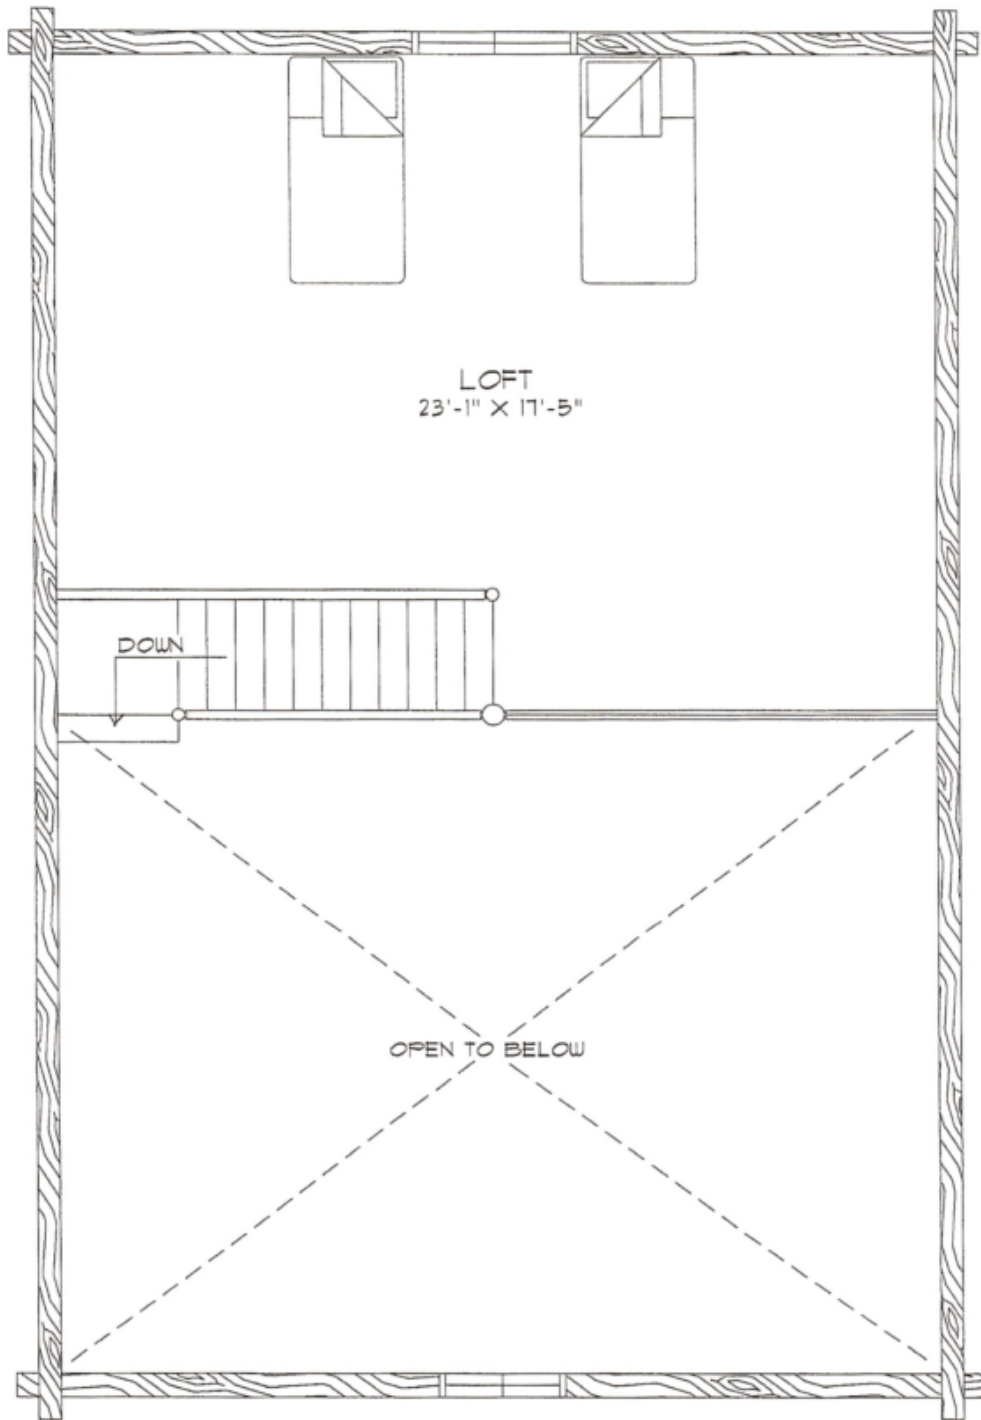

Extreme Log Homes, LLC
 1820 O Rd.
 Fruita, CO 81521
 Phone: (970) 255-8116
 Email: info@extloghomes.com

Plan and Pricing Information for the Bluebird Model

Model Specifications

Model Name: Bluebird
 1st Floor Sq. Ft.: 879
 2nd Floor Sq. Ft.: 404
 Total Sq. Ft.: 1283
 Bedrooms: 2
 Bathrooms: 1

The Bluebird features a 19 foot high vaulted, knotty pine ceiling over the great room. The spacious loft overlooks the living area and can be enclosed as a bedroom or left open for a warm, cozy family room. A large covered porch (6' x 35') will cater to the total enjoyment of this log cabin. Building this kit on a basement foundation could supply an additional 864 square feet.

Swedish Cope Style Logs					D-Style Logs	
7"	8"	9"	10"	12"	6" x 8"	8" x 8"
\$48,900.00	\$52,900.00	\$54,900.00	\$58,900.00	N/A	\$54,900.00	\$58,900.00

BLUEBIRD
MAIN FLOOR PLAN

879 SQ. FT.

1283 SQ. FT. TOTAL

BLUEBIRD
LOFT FLOOR PLAN
404 SQ. FT.
1283 SQ. FT. TOTAL