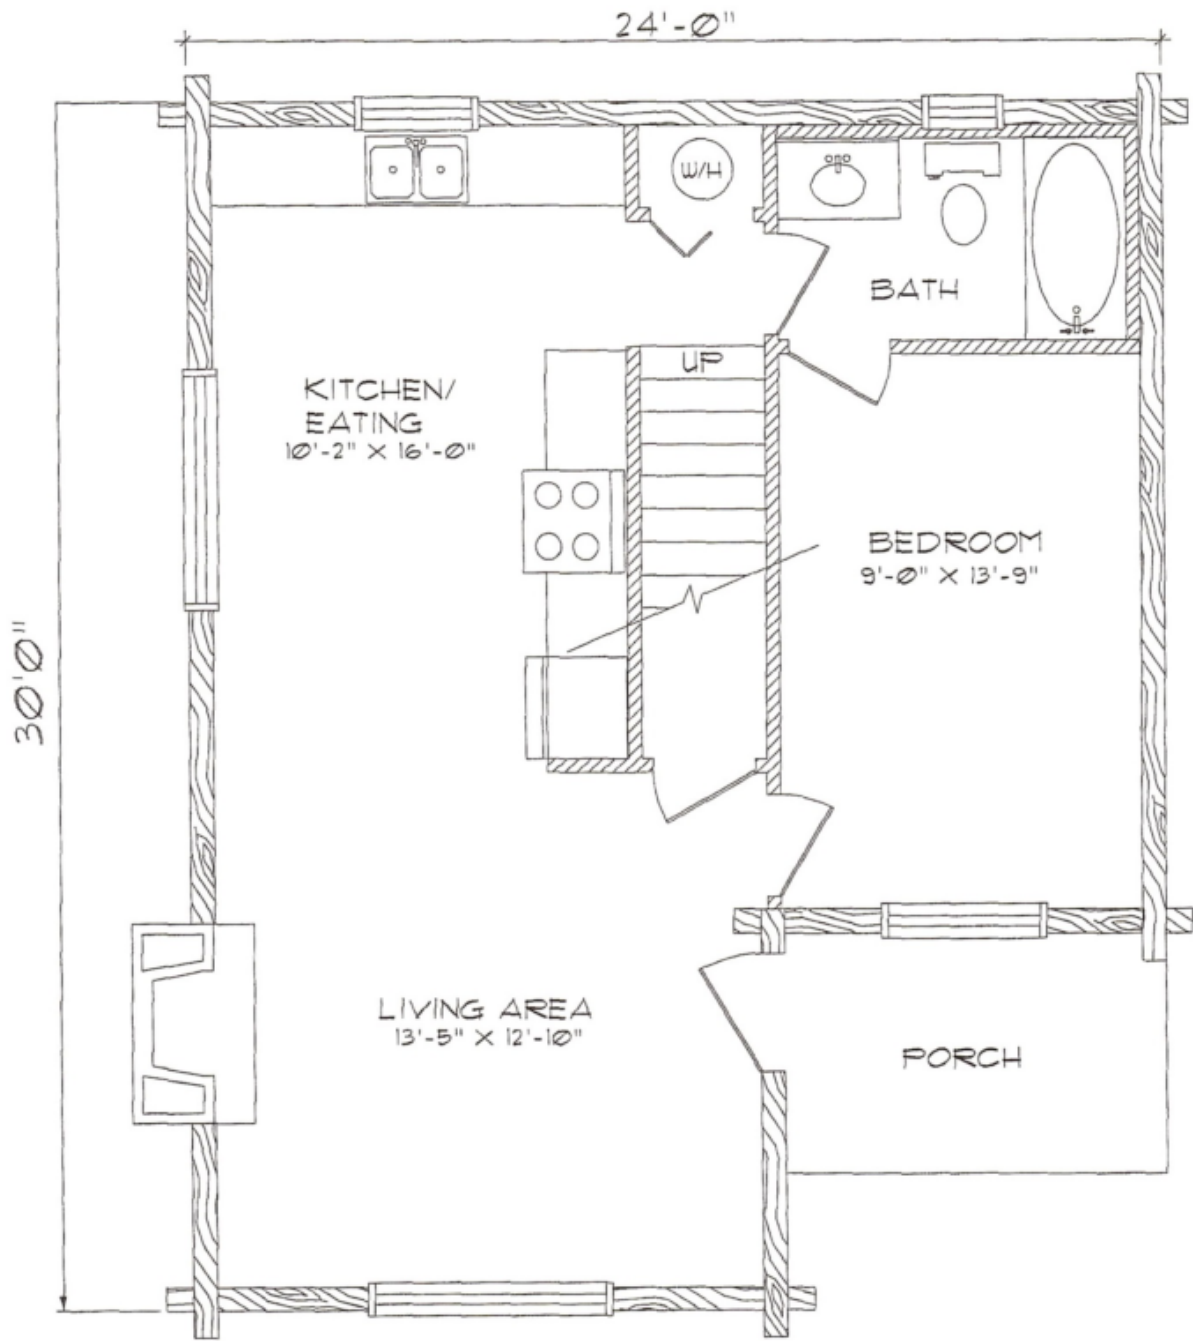

Extreme Log Homes, LLC
 1820 O Rd.
 Fruita, CO 81521
 Phone: (970) 255-8116
 Email: info@extloghomes.com

Plan and Pricing Information for the Hummingbird Model

Model Specifications

Model Name: Hummingbird
 1st Floor Sq. Ft.: 631
 2nd Floor Sq. Ft: 452
 Total Sq. Ft.: 1083
 Bedrooms: 2
 Bathrooms: 1

The Hummingbird is just as cute as the little bird it is named after, and it does not sacrifice function for beauty. It has two bedrooms, a full bath, an open loft, ample storage, and a covered porch. This log home will brighten up any landscape.

Swedish Cope Style Logs					D-Style Logs	
7"	8"	9"	10"	12"	6" x 8"	8" x 8"
\$44,900.00	\$48,900.00	\$50,900.00	\$53,900.00	N/A	\$50,900.00	\$53,900.00

HUMMINGBIRD

MAIN FLOOR

631 SQ. FT.

933 SQ. FT. TOTAL LIVING

HUMMINGBIRD

LOFT FLOOR

302 SQ. FT.

933 SQ. FT. TOTAL LIVING

150 SQ. FT. STORAGE