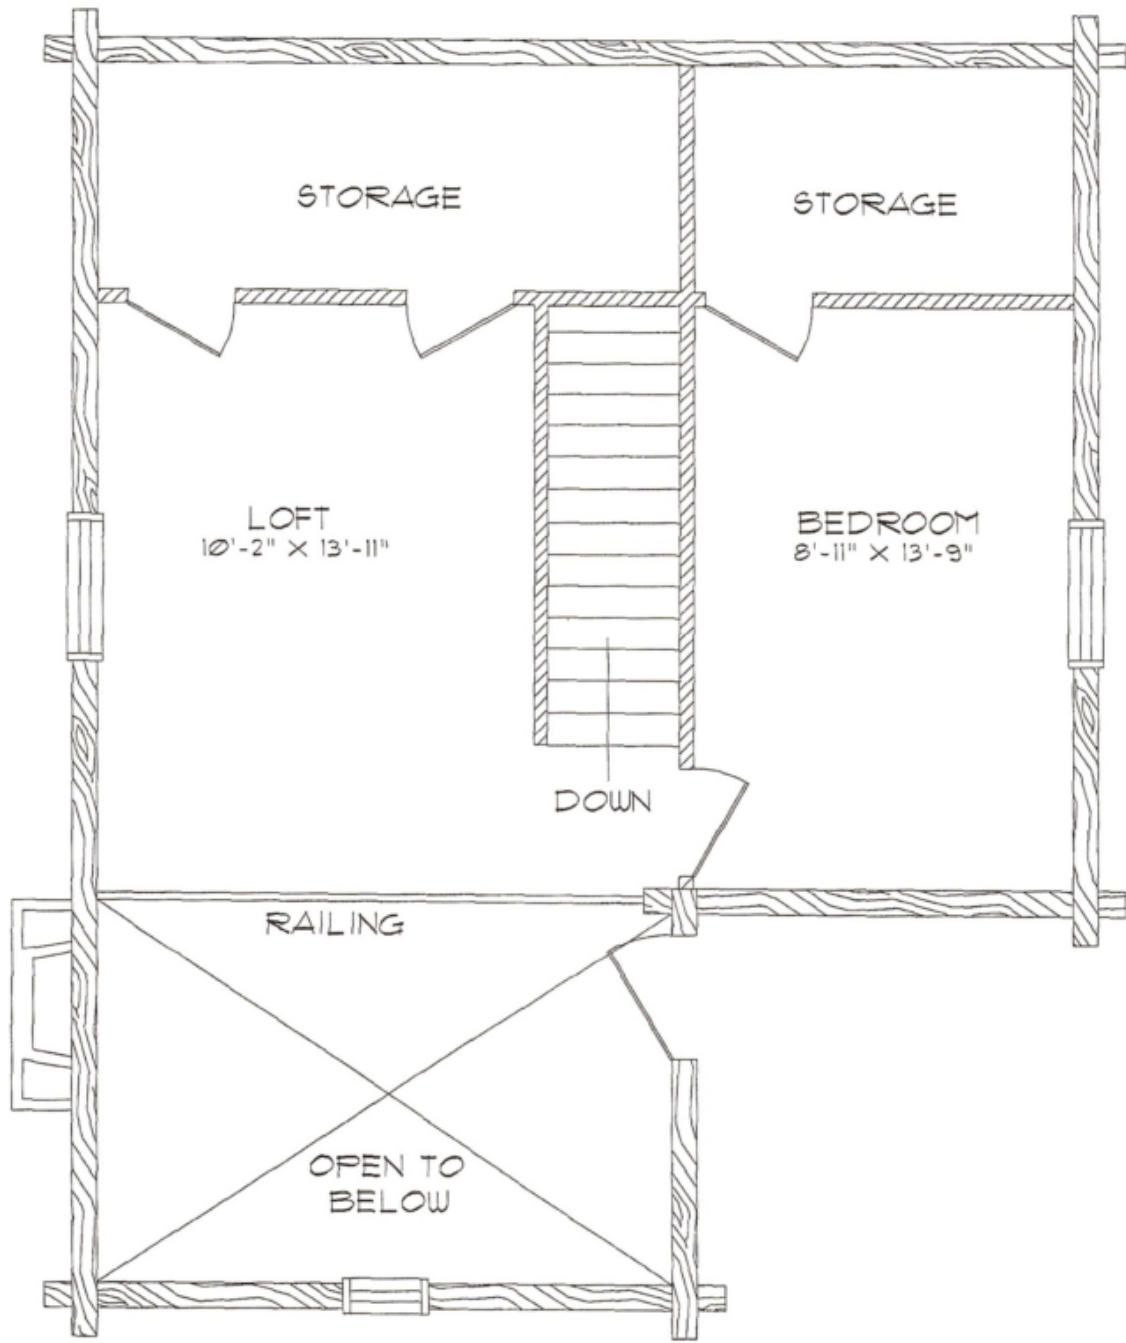

The Hummingbird is just as cute as the little bird it is named after, and it does not sacrifice function for beauty. It has two bedrooms, a full bath, an open loft, ample storage, and a covered porch. This log home will brighten up any landscape.

Swedish Cope Style Logs					D-Style Logs	
7"	8"	9"	10"	12"	6" x 8"	8" x 8"
\$44,900.00	\$48,900.00	\$50,900.00	\$53,900.00	N/A	\$50,900.00	\$53,900.00

HUMMINGBIRD

MAIN FLOOR

631 SQ. FT.

933 SQ. FT. TOTAL LIVING

HUMMINGBIRD

LOFT FLOOR

302 SQ. FT.

933 SQ. FT. TOTAL LIVING

150 SQ. FT. STORAGE