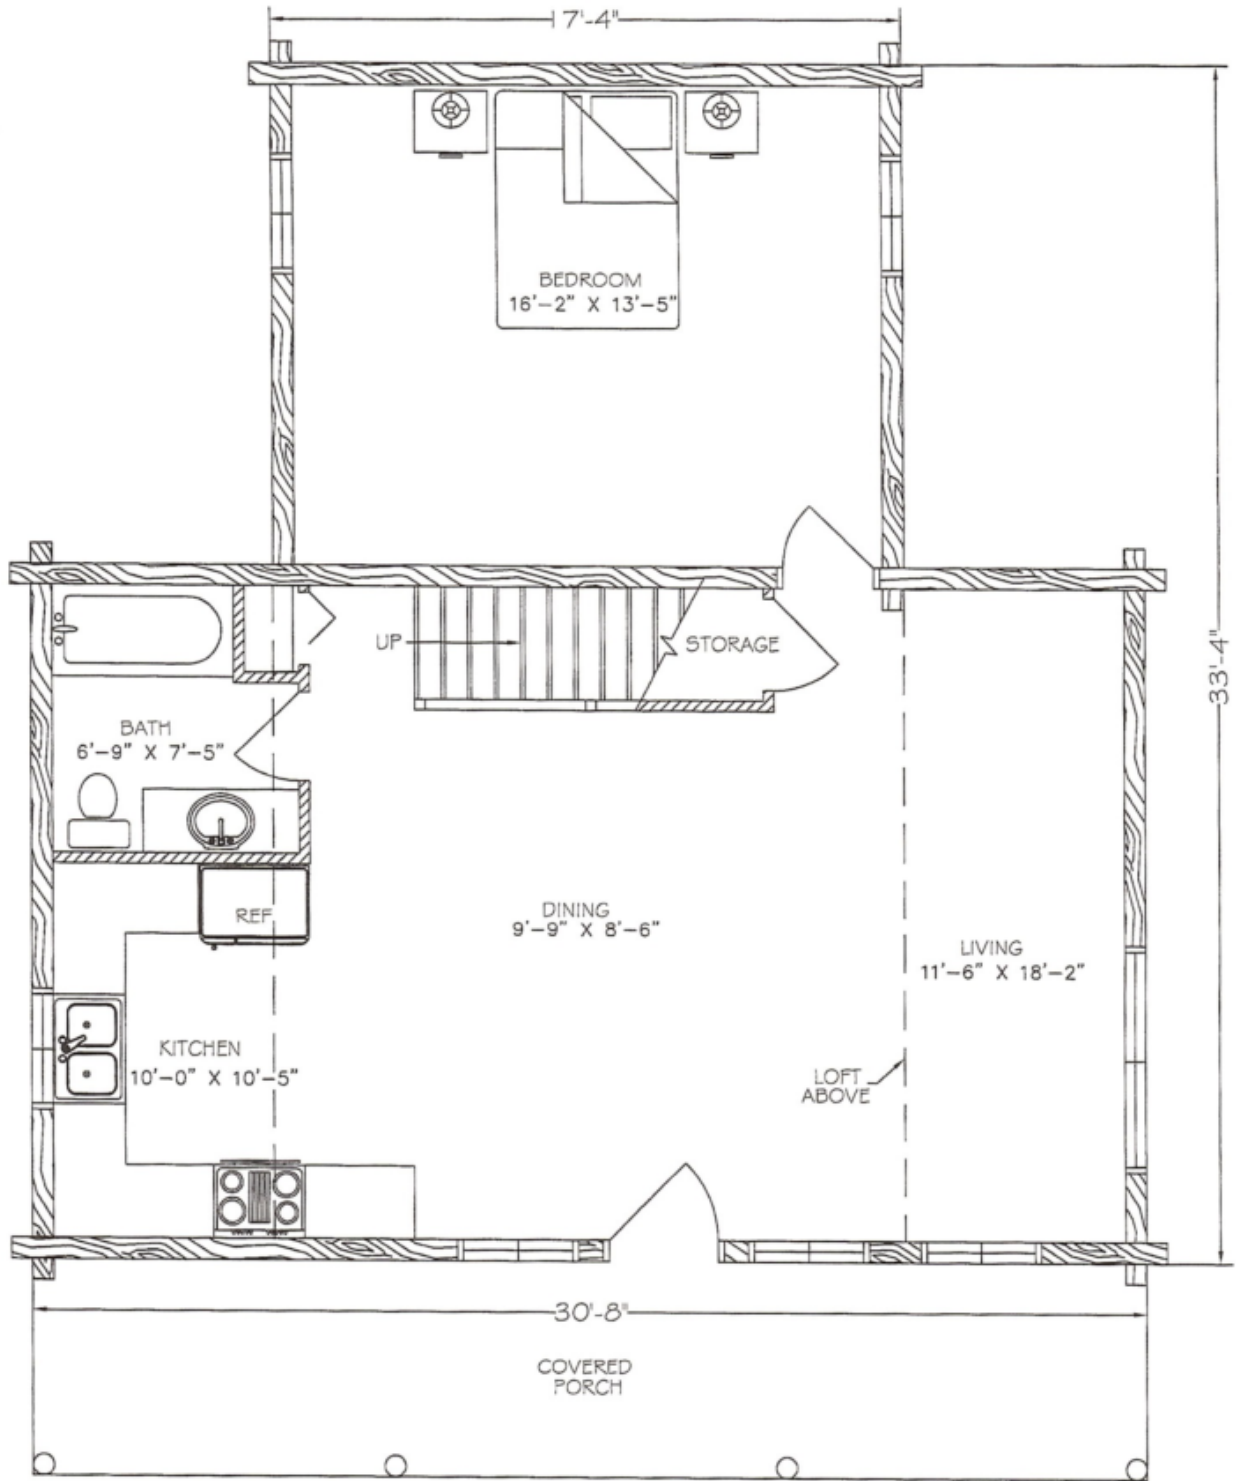

Extreme Log Homes, LLC
 1820 O Rd.
 Fruita, CO 81521
 Phone: (970) 255-8116
 Email: info@extloghomes.com

Plan and Pricing Information for the Dove II Model

Model Specifications

Model Name: Dove II
 1st Floor Sq. Ft.: 836
 2nd Floor Sq. Ft.: 297
 Total Sq. Ft.: 1133
 Bedrooms: 1
 Bathrooms: 1

Building on the classic cottage design, the Dove II enlarges all the dimensions of the Dove I and adds a loft with lots of windows. Whether the covered front porch overlooks the backcountry or suburbia, this pleasing log home will fit right in. Enjoy the open floor plan, the windows in the high vaulted ceiling, and the covered front porch on your chosen site.

Swedish Cope Style Logs					D-Style Logs	
7"	8"	9"	10"	12"	6" x 8"	8" x 8"
\$49,900.00	\$52,900.00	\$55,900.00	\$58,900.00	N/A	\$55,900.00	\$58,900.00

DOVE II
MAIN FLOOR PLAN
 836 SQ. FT.
 1133 SQ. FT. TOTAL

DOVE II
LOFT FLOOR PLAN
297 SQ. FT.
1133 SQ. FT. TOTAL