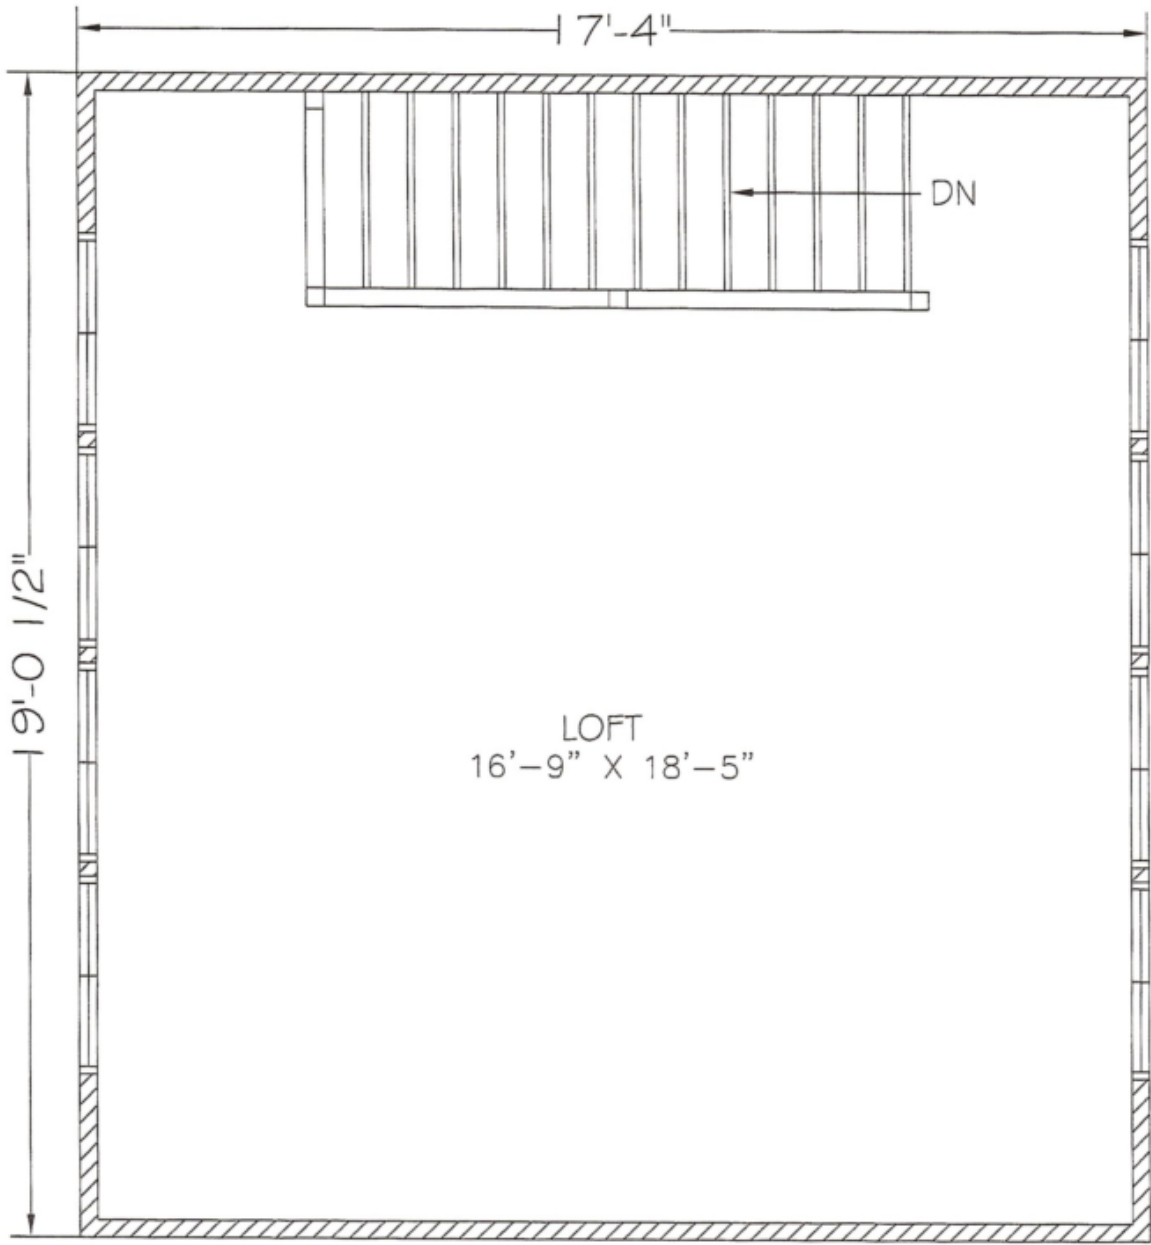

Extreme Log Homes, LLC  
 1820 O Rd.  
 Fruita, CO 81521  
 Phone: (970) 255-8116  
 Email: info@extloghomes.com

**Plan and Pricing Information for the Dove II Model**

**Model Specifications**

Model Name: Dove II  
 1st Floor Sq. Ft.: 836  
 2nd Floor Sq. Ft.: 297  
 Total Sq. Ft.: 1133  
 Bedrooms: 1  
 Bathrooms: 1

Building on the classic cottage design, the Dove II enlarges all the dimensions of the Dove I and adds a loft with lots of windows. Whether the covered front porch overlooks the backcountry or suburbia, this pleasing log home will fit right in. Enjoy the open floor plan, the windows in the high vaulted ceiling, and the covered front porch on your chosen site.

Swedish Cope Style Logs					D-Style Logs	
7"	8"	9"	10"	12"	6" x 8"	8" x 8"
\$49,900.00	\$52,900.00	\$55,900.00	\$58,900.00	N/A	\$55,900.00	\$58,900.00

DOVE II  
MAIN FLOOR PLAN  
 836 SQ. FT.  
 1133 SQ. FT. TOTAL

DOVE II  
LOFT FLOOR PLAN  
297 SQ. FT.  
1133 SQ. FT. TOTAL