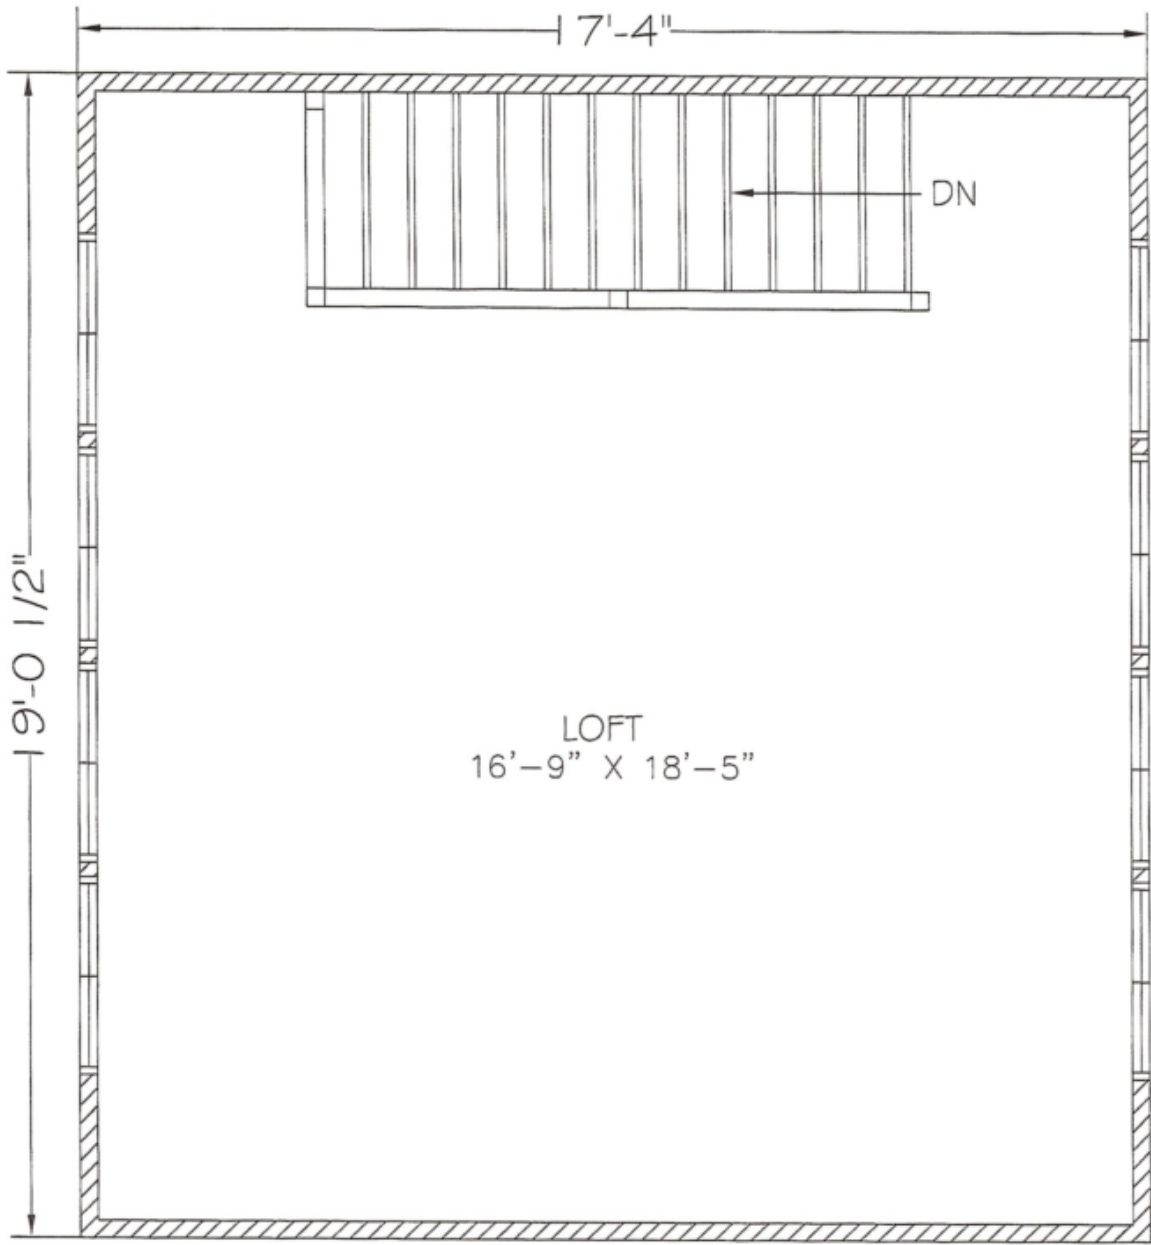

Extreme Log Homes, LLC
 1820 O Rd.
 Fruita, CO 81521
 Phone: (970) 255-8116
 Email: info@extloghomes.com

Plan and Pricing Information for the Dove II Model

Model Specifications

Model Name: Dove II
 1st Floor Sq. Ft.: 836
 2nd Floor Sq. Ft.: 297
 Total Sq. Ft.: 1133
 Bedrooms: 1
 Bathrooms: 1

Building on the classic cottage design, the Dove II enlarges all the dimensions of the Dove I and adds a loft with lots of windows. Whether the covered front porch overlooks the backcountry or suburbia, this pleasing log home will fit right in. Enjoy the open floor plan, the windows in the high vaulted ceiling, and the covered front porch on your chosen site.

Swedish Cope Style Logs					D-Style Logs	
7"	8"	9"	10"	12"	6" x 8"	8" x 8"
\$49,900.00	\$52,900.00	\$55,900.00	\$58,900.00	N/A	\$55,900.00	\$58,900.00

DOVE II
MAIN FLOOR PLAN
 836 SQ. FT.
 1133 SQ. FT. TOTAL

DOVE II
LOFT FLOOR PLAN
297 SQ. FT.
1133 SQ. FT. TOTAL