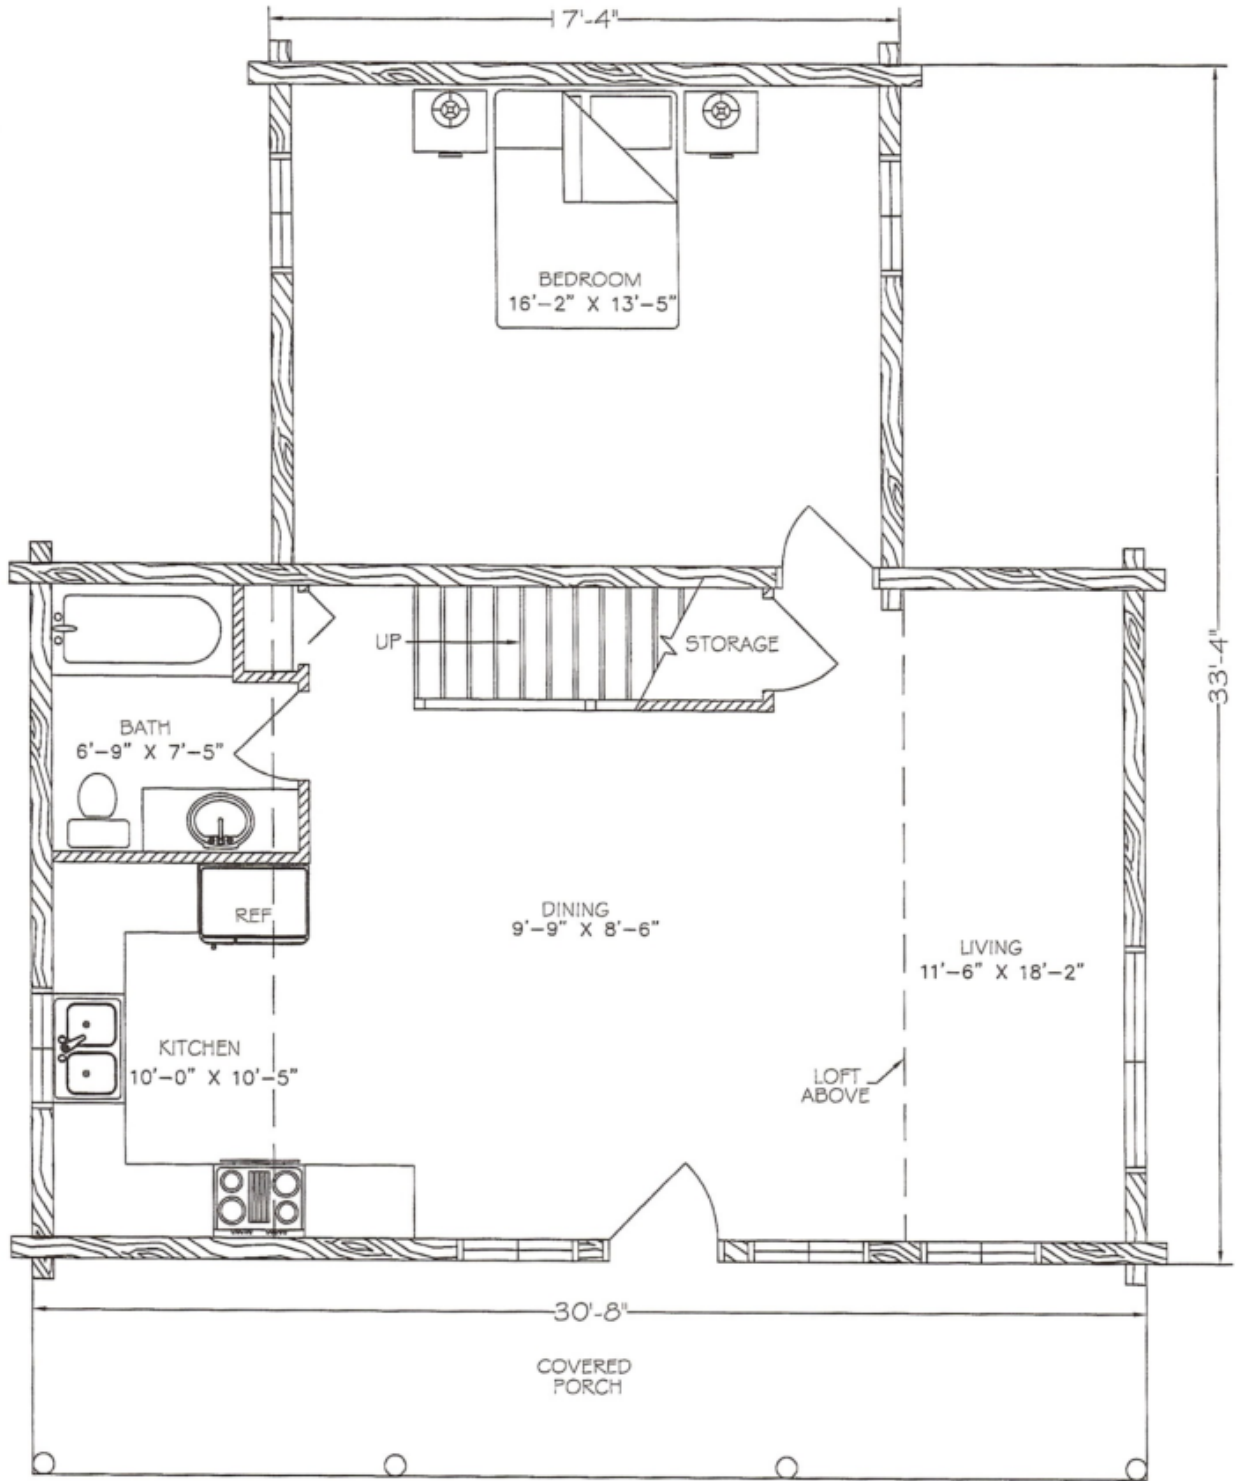

Extreme Log Homes, LLC  
 1820 O Rd.  
 Fruita, CO 81521  
 Phone: (970) 255-8116  
 Email: info@extloghomes.com

**Plan and Pricing Information for the Dove II Model**

**Model Specifications**

Model Name: Dove II  
 1st Floor Sq. Ft.: 836  
 2nd Floor Sq. Ft.: 297  
 Total Sq. Ft.: 1133  
 Bedrooms: 1  
 Bathrooms: 1

Building on the classic cottage design, the Dove II enlarges all the dimensions of the Dove I and adds a loft with lots of windows. Whether the covered front porch overlooks the backcountry or suburbia, this pleasing log home will fit right in. Enjoy the open floor plan, the windows in the high vaulted ceiling, and the covered front porch on your chosen site.

Swedish Cope Style Logs					D-Style Logs	
7"	8"	9"	10"	12"	6" x 8"	8" x 8"
\$49,900.00	\$52,900.00	\$55,900.00	\$58,900.00	N/A	\$55,900.00	\$58,900.00

DOVE II  
MAIN FLOOR PLAN  
 836 SQ. FT.  
 1133 SQ. FT. TOTAL

DOVE II  
LOFT FLOOR PLAN  
297 SQ. FT.  
1133 SQ. FT. TOTAL