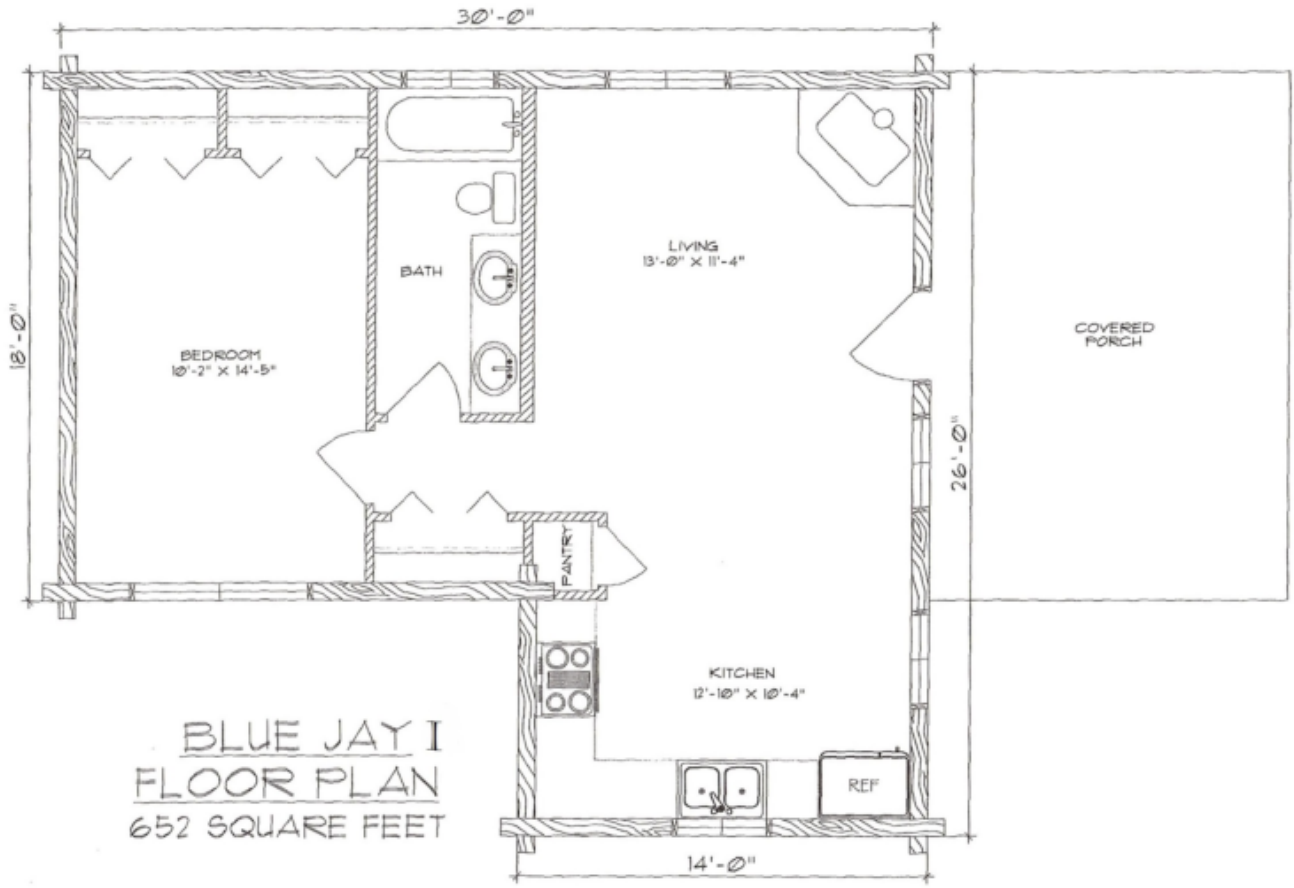

Extreme Log Homes, LLC  
 1820 O Rd.  
 Fruita, CO 81521  
 Phone: (970) 255-8116  
 Email: info@extloghomes.com

**Plan and Pricing Information for the Blue Jay Model**

**Model Specifications**

Model Name: Blue Jay  
 1st Floor Sq. Ft.: 652  
 Total Sq. Ft.: 652  
 Bedrooms: 1  
 Bathrooms: 1

The Blue Jay is a fantastic, economical package for a first home or vacation cabin. It has a simple yet charming character that will beautify any piece of property.

Swedish Cope Style Logs					D-Style Logs	
7"	8"	9"	10"	12"	6" x 8"	8" x 8"
\$26,900.00	\$28,900.00	\$30,900.00	\$32,900.00	N/A	\$30,900.00	\$32,900.00

**BLUE JAY I**  
**FLOOR PLAN**  
652 SQUARE FEET