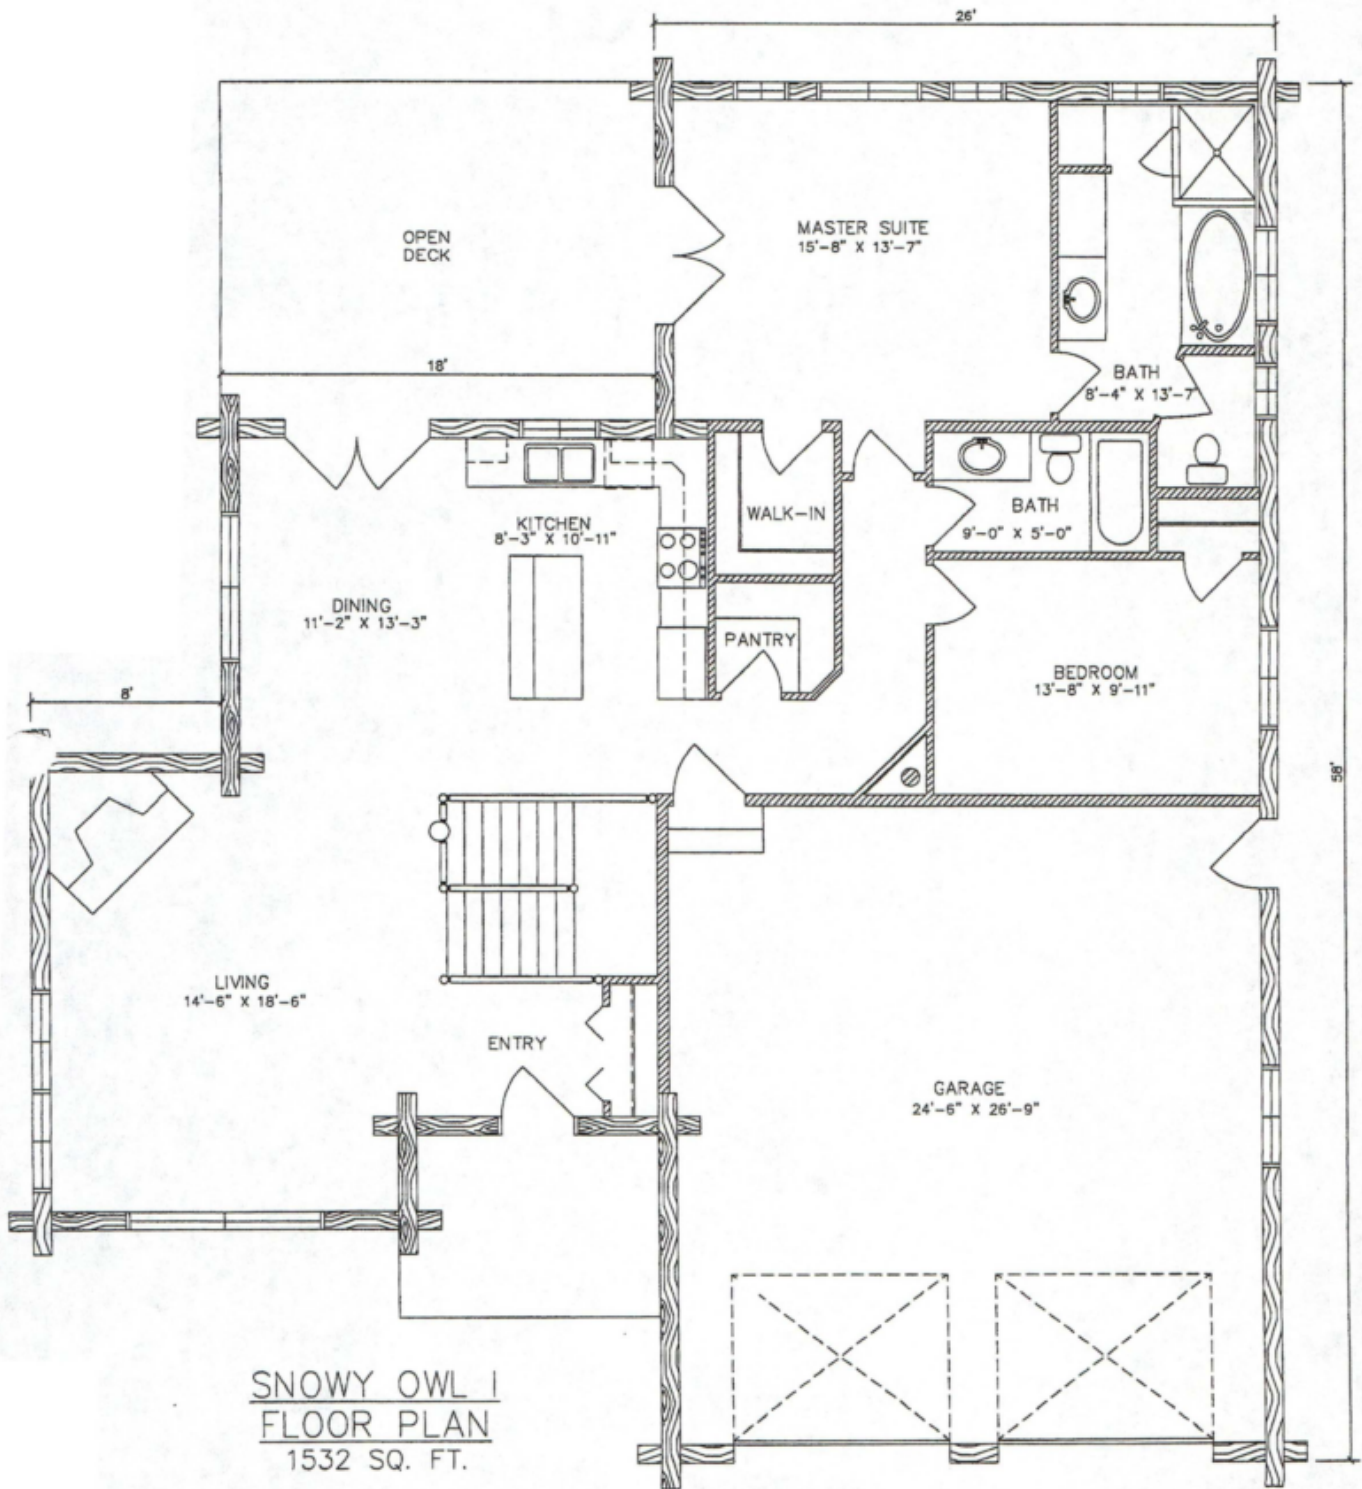

Extreme Log Homes, LLC  
 1820 O Rd.  
 Fruita, CO 81521  
 Phone: (970) 255-8116  
 Email: info@extloghomes.com

**Plan and Pricing Information for the Snowy Owl I Model**

**Model Specifications**

Model Name: Snowy Owl I  
 1st Floor Sq. Ft.: 1532  
 Total Sq. Ft.: 1532  
 Bedrooms: 2  
 Bathrooms: 2

The Snowy Owl is a lovely, modern log home with a very organic feeling. Students of the Oriental art of Feng Shui will recognize some of the elements present in this design. The extra corners and short sight lines give all parts of the house a warm intimacy. The large deck is protected on two sides by the dining area and master bedroom, each with a set of French doors. A basement below this house would add enough space for a family room, exercise room, two bedrooms and another bath.

Swedish Cope Style Logs					D-Style Logs	
7"	8"	9"	10"	12"	6" x 8"	8" x 8"
\$68,900.00	\$73,900.00	\$76,900.00	\$80,900.00	N/A	\$76,900.00	\$80,900.00

SNOWY OWL I  
 FLOOR PLAN  
 1532 SQ. FT.