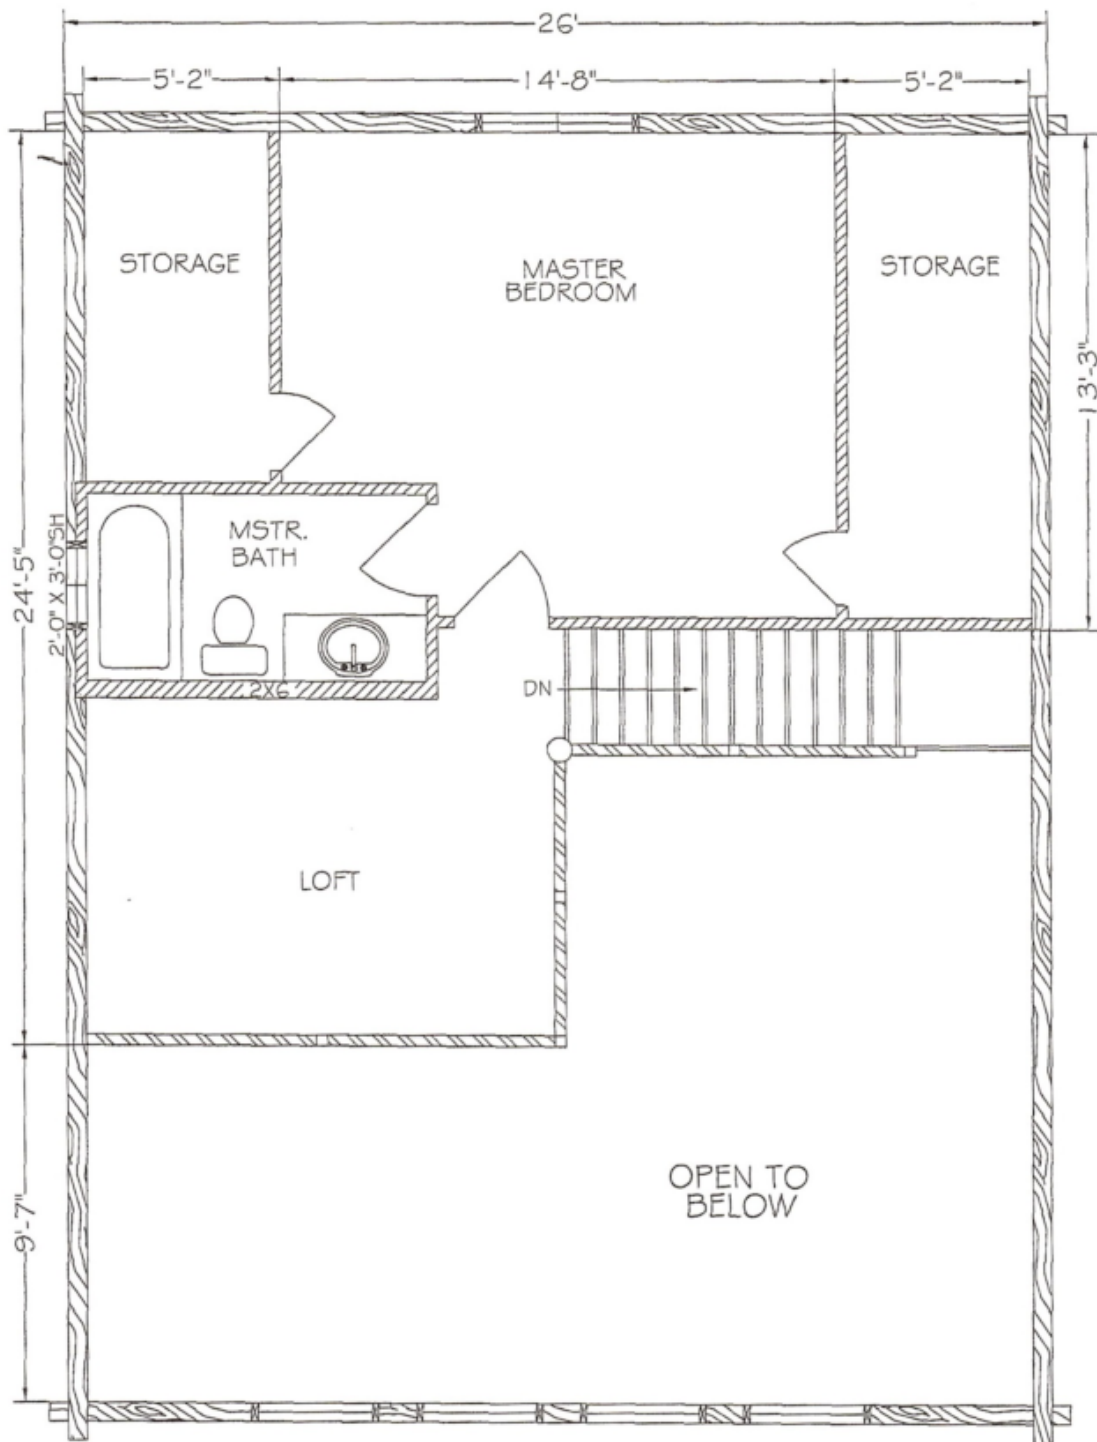

Extreme Log Homes, LLC
 1820 O Rd.
 Fruita, CO 81521
 Phone: (970) 255-8116
 Email: info@extloghomes.com

Plan and Pricing Information for the Screech Owl Model

Model Specifications

Model Name: Screech Owl
 1st Floor Sq. Ft.: 910
 2nd Floor Sq. Ft.: 505
 Total Sq. Ft.: 1415
 Bedrooms: 3
 Bathrooms: 2

The Screech Owl is the quintessential alpine cabin. The steeply pitched roof keeps the snow off, and the windows in the great room frame the view of any surrounding mountain peaks. The two levels contain three bedrooms, two baths, an open loft area and a covered front porch.

Swedish Cope Style Logs					D-Style Logs	
7"	8"	9"	10"	12"	6" x 8"	8" x 8"
\$58,900.00	\$63,900.00	\$66,900.00	\$70,900.00	N/A	\$66,900.00	\$70,900.00

SCREECH OWL
MAIN FLOOR PLAN
 910 SQ. FT.
 1280 SQ. FT. TOTAL LIVING

SCREECH OWL
LOFT FLOOR PLAN
 370 SQ. FT.
 1280 SQ. FT. TOTAL LIVING
 135 SQ. FT. STORAGE