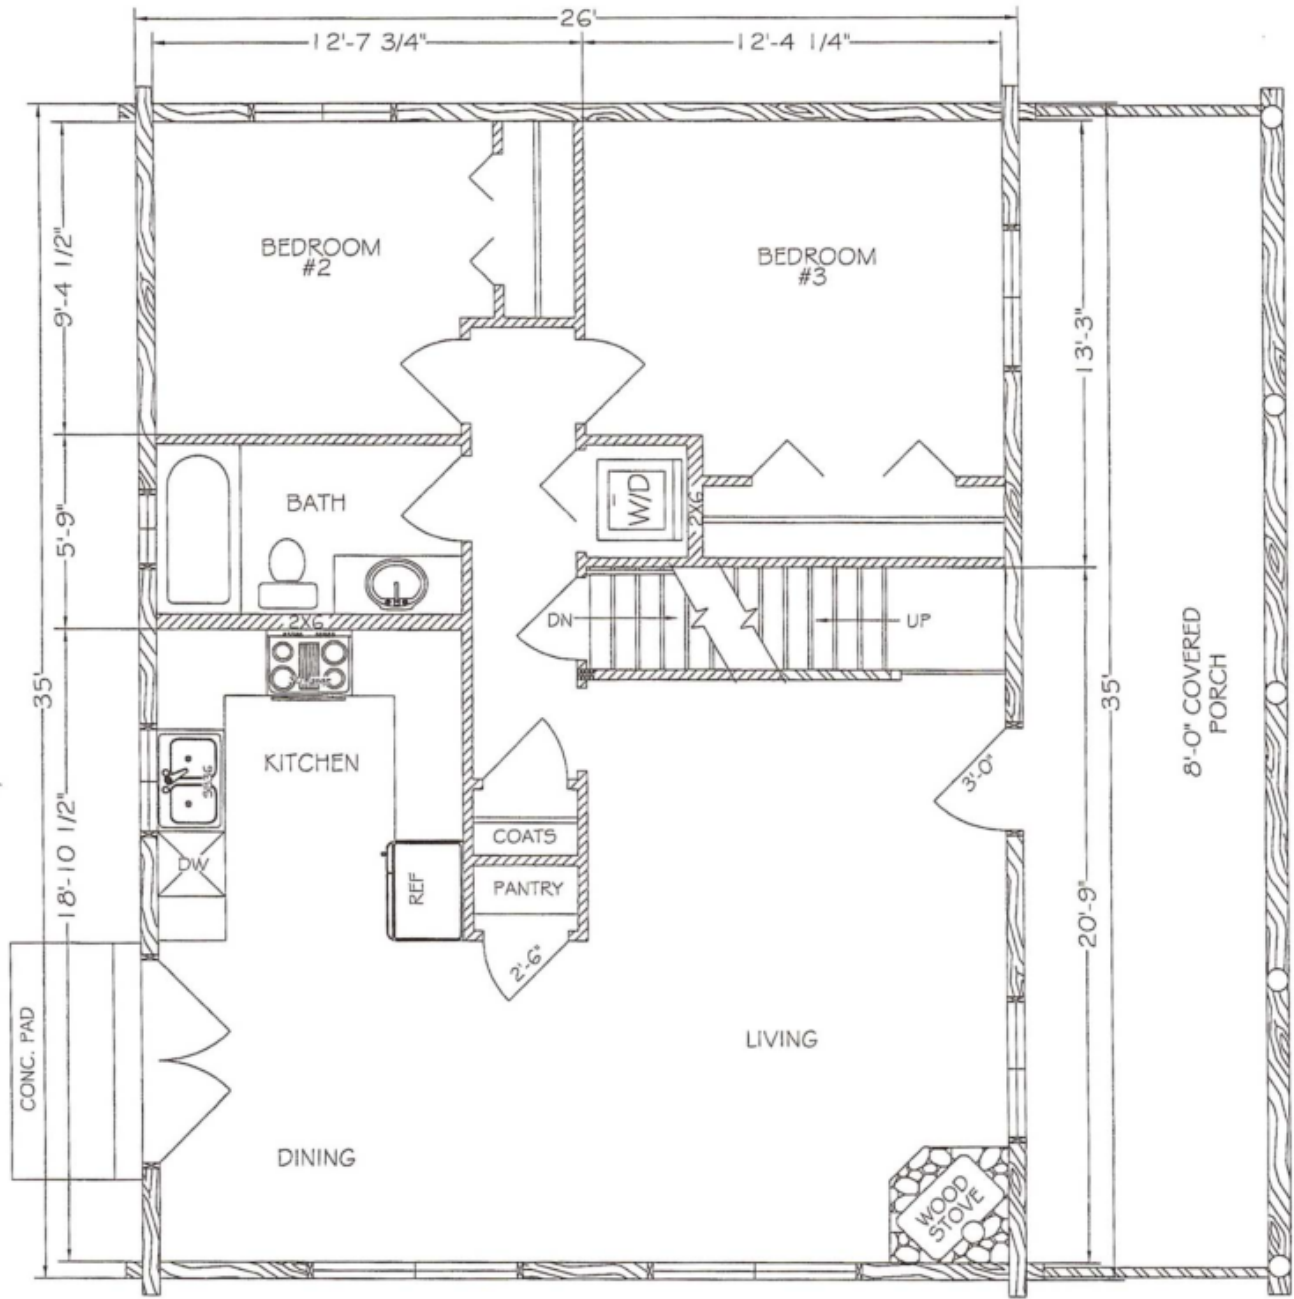

Extreme Log Homes, LLC
 1820 O Rd.
 Fruita, CO 81521
 Phone: (970) 255-8116
 Email: info@extloghomes.com

Plan and Pricing Information for the Screech Owl Model

Model Specifications

Model Name: Screech Owl
 1st Floor Sq. Ft.: 910
 2nd Floor Sq. Ft.: 505
 Total Sq. Ft.: 1415
 Bedrooms: 3
 Bathrooms: 2

The Screech Owl is the quintessential alpine cabin. The steeply pitched roof keeps the snow off, and the windows in the great room frame the view of any surrounding mountain peaks. The two levels contain three bedrooms, two baths, an open loft area and a covered front porch.

Swedish Cope Style Logs					D-Style Logs	
7"	8"	9"	10"	12"	6" x 8"	8" x 8"
\$58,900.00	\$63,900.00	\$66,900.00	\$70,900.00	N/A	\$66,900.00	\$70,900.00

SCREECH OWL
MAIN FLOOR PLAN
 910 SQ. FT.
 1280 SQ. FT. TOTAL LIVING

SCREECH OWL
LOFT FLOOR PLAN
 370 SQ. FT.
 1280 SQ. FT. TOTAL LIVING
 135 SQ. FT. STORAGE