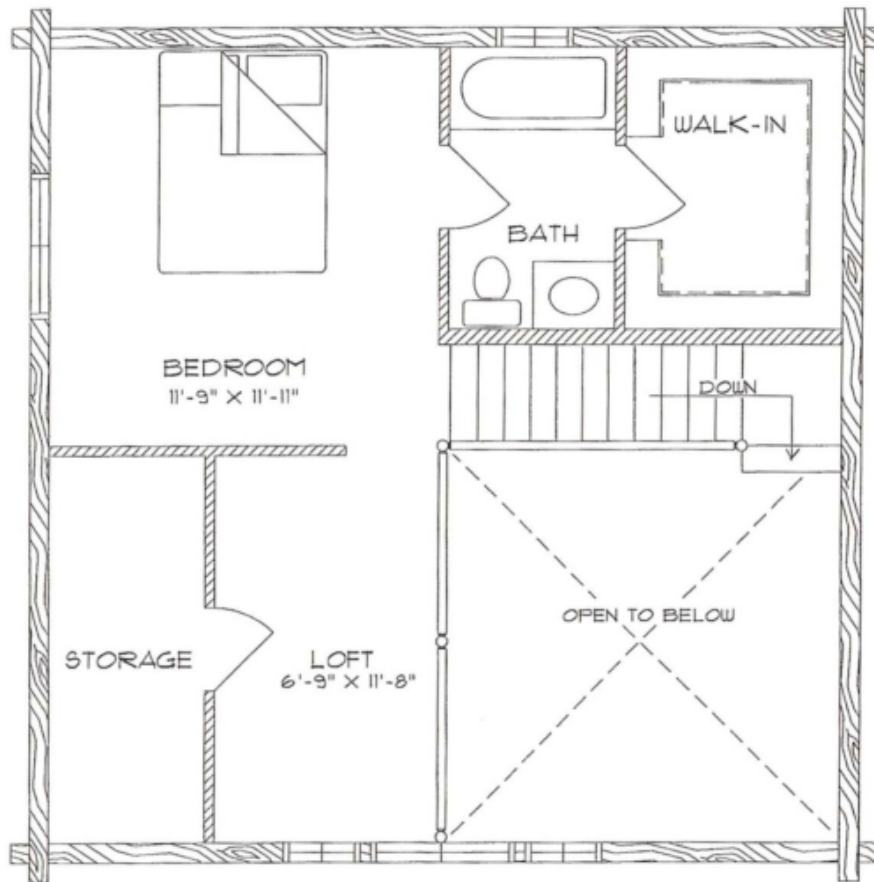

Extreme Log Homes, LLC
 1820 O Rd.
 Fruita, CO 81521
 Phone: (970) 255-8116
 Email: info@extloghomes.com

Plan and Pricing Information for the Elf Owl Model

Model Specifications

Model Name: Elf Owl
 1st Floor Sq. Ft.: 625
 2nd Floor Sq. Ft.: 468
 Total Sq. Ft.: 1093
 Bedrooms: 1
 Bathrooms: 2

The Elf Owl is another small yet elegant design suited for a wilderness setting. It features a covered porch, a shed dormer over the bedroom, along with one and a half baths. The loft overlooks the spacious living room which allows heat from the wood stove to efficiently rise up into the upper level.

Swedish Cope Style Logs					D-Style Logs	
7"	8"	9"	10"	12"	6" x 8"	8" x 8"
\$45,900.00	\$48,900.00	\$50,900.00	\$54,900.00	N/A	\$50,900.00	\$54,900.00

ELF OWL
MAIN FLOOR PLAN
 625 SQ. FT.
 988 SQ. FT. TOTAL LIVING

ELF OWL
LOFT FLOOR PLAN
363 SQ. FT.
988 SQ. FT. TOTAL LIVING
70 SQ. FT. STORAGE