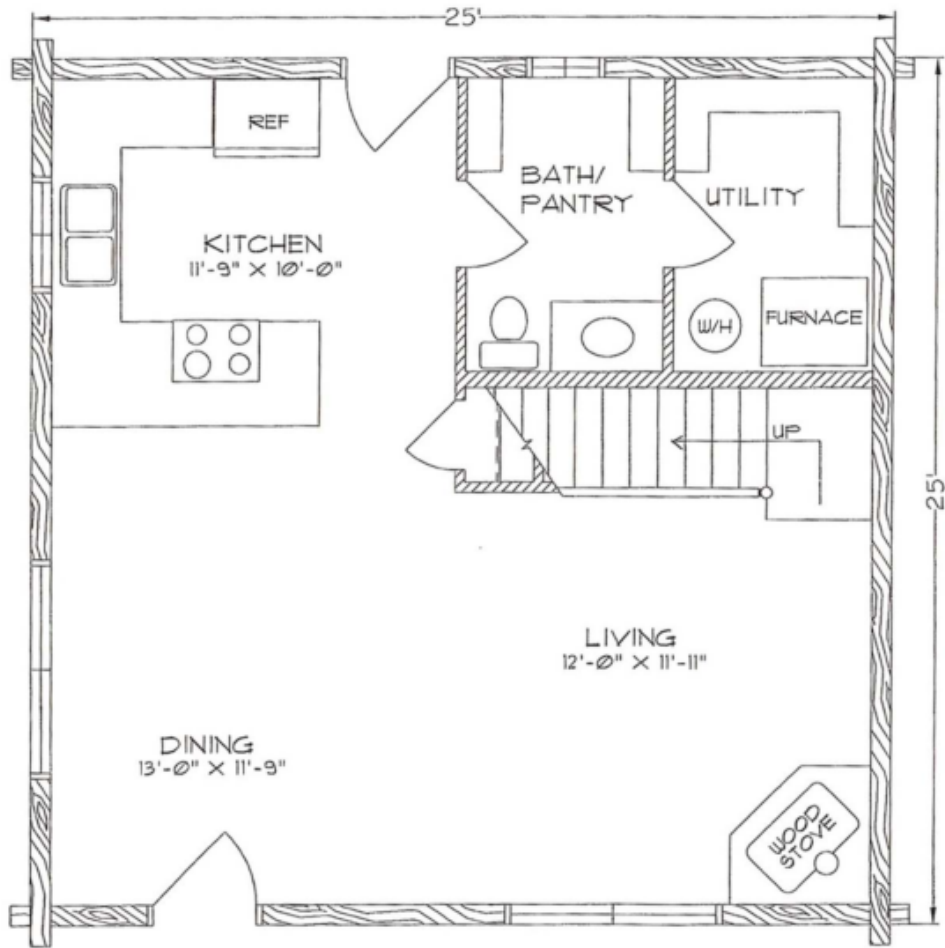

Extreme Log Homes, LLC
 1820 O Rd.
 Fruita, CO 81521
 Phone: (970) 255-8116
 Email: info@extloghomes.com

Plan and Pricing Information for the Elf Owl Model

Model Specifications

Model Name: Elf Owl
 1st Floor Sq. Ft.: 625
 2nd Floor Sq. Ft.: 468
 Total Sq. Ft.: 1093
 Bedrooms: 1
 Bathrooms: 2

The Elf Owl is another small yet elegant design suited for a wilderness setting. It features a covered porch, a shed dormer over the bedroom, along with one and a half baths. The loft overlooks the spacious living room which allows heat from the wood stove to efficiently rise up into the upper level.

Swedish Cope Style Logs					D-Style Logs	
7"	8"	9"	10"	12"	6" x 8"	8" x 8"
\$45,900.00	\$48,900.00	\$50,900.00	\$54,900.00	N/A	\$50,900.00	\$54,900.00

ELF OWL
MAIN FLOOR PLAN
 625 SQ. FT.
 988 SQ. FT. TOTAL LIVING

ELF OWL
LOFT FLOOR PLAN
363 SQ. FT.
988 SQ. FT. TOTAL LIVING
70 SQ. FT. STORAGE