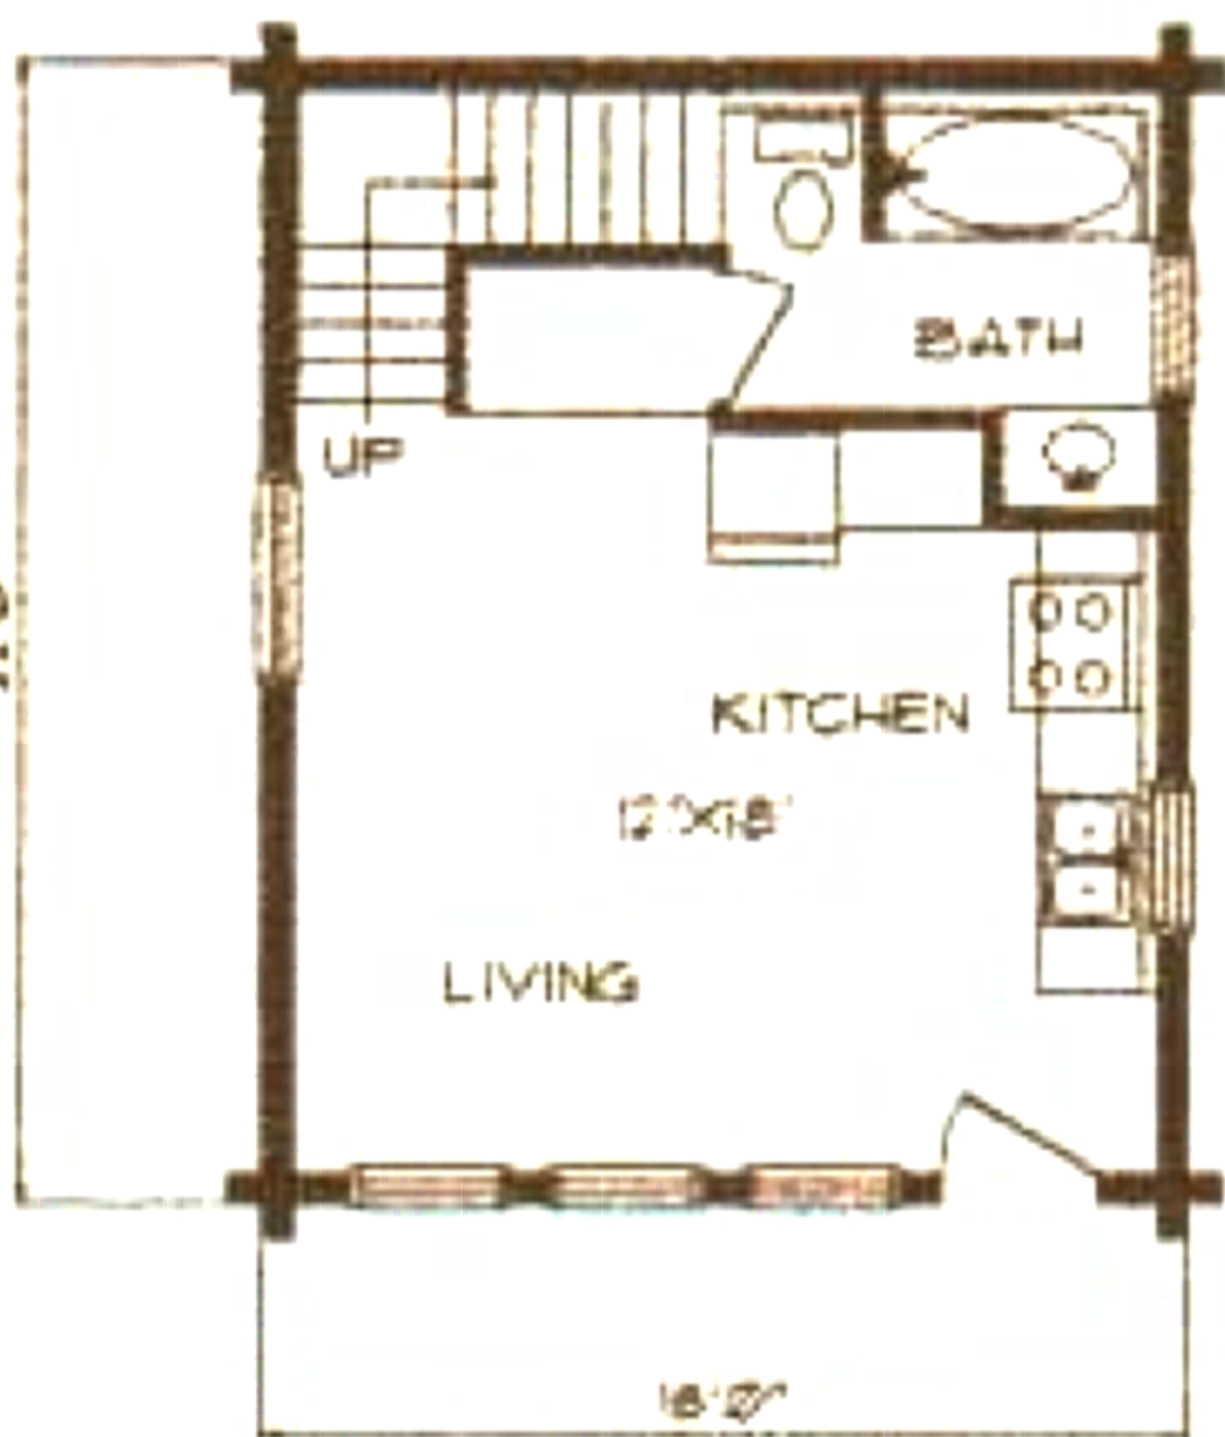

Extreme Log Homes, LLC
 1820 O Rd.
 Fruita, CO 81521
 Phone: (970) 255-8116
 Email: info@extloghomes.com

Plan and Pricing Information for the Robin I Model

Model Specifications

Model Name: Robin I
 1st Floor Sq. Ft.: 396
 2nd Floor Sq. Ft.: 325
 Total Sq. Ft.: 721
 Bedrooms: 1
 Bathrooms: 1

Escaping to the mountains will be easy when this little cabin is waiting for you. It will fit in almost any spot, and the steeply pitched roof will keep the snow load down. There are also three floor plan options from which to choose to provide you with many different options to fit your needs.

Swedish Cope Style Logs					D-Style Logs	
7"	8"	9"	10"	12"	6" x 8"	8" x 8"
\$25,900.00	\$27,900.00	\$29,900.00	\$31,900.00	N/A	\$29,900.00	\$31,900.00

27'-0"

18'-0"