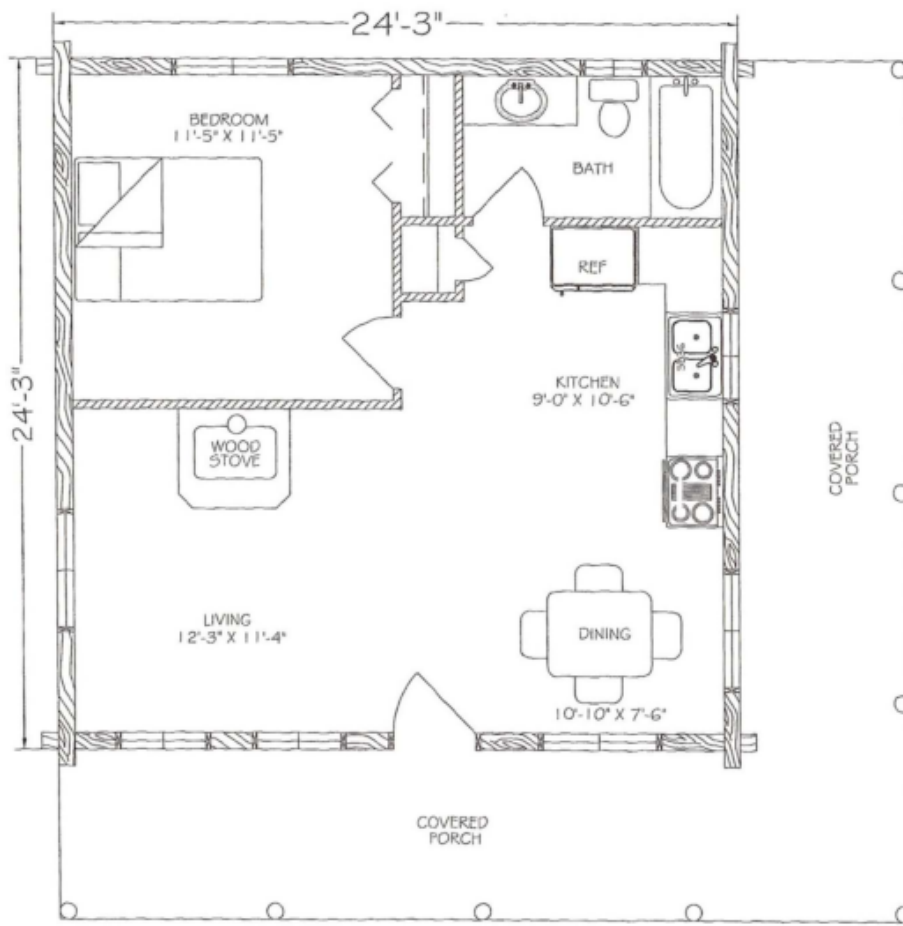

Extreme Log Homes, LLC
 1820 O Rd.
 Fruita, CO 81521
 Phone: (970) 255-8116
 Email: info@extloghomes.com

Plan and Pricing Information for the Canyon Wren Model

Model Specifications

Model Name: Canyon Wren
 1st Floor Sq. Ft.: 588
 Total Sq. Ft.: 588
 Bedrooms: 1
 Bathrooms: 1

The Canyon Wren is the perfect getaway cabin whether you build it in the canyon country, the mountains, or by a lake. A wrap around porch on two sides lets you enjoy the scenery while staying in the shade or out of the weather. A very simple design makes construction a breeze for the "do-it -yourselfer".

Swedish Cope Style Logs					D-Style Logs	
7"	8"	9"	10"	12"	6" x 8"	8" x 8"
\$21,900.00	\$23,900.00	\$24,900.00	\$25,900.00	N/A	\$24,900.00	\$25,900.00

CANYON WREN
FLOOR PLAN

FRONT

LEFT

CANYON WREN

REAR

RIGHT