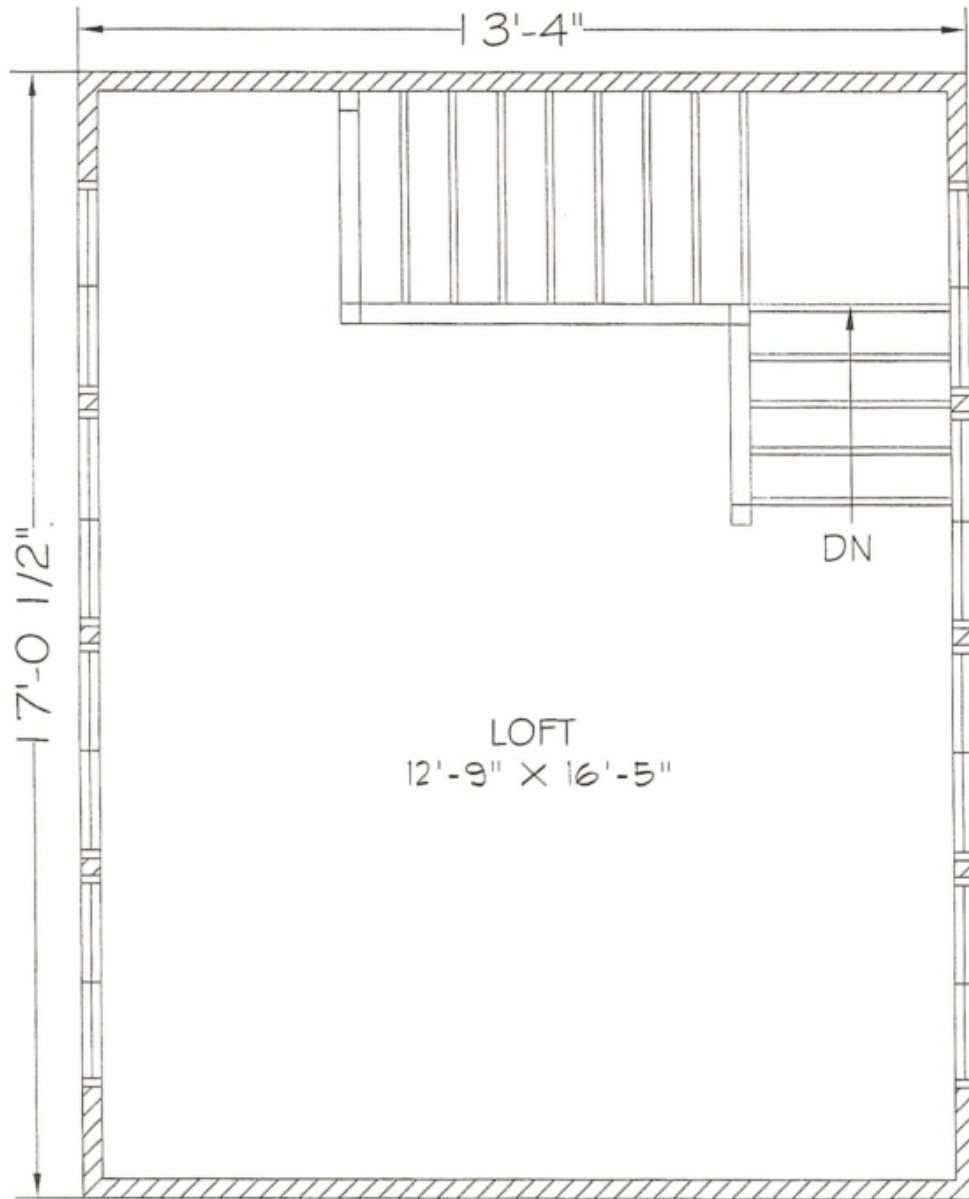

Extreme Log Homes, LLC  
 1820 O Rd.  
 Fruita, CO 81521  
 Phone: (970) 255-8116  
 Email: info@extloghomes.com

**Plan and Pricing Information for the Dove I Model**

**Model Specifications**

Model Name: Dove I  
 1st Floor Sq. Ft.: 595  
 Total Sq. Ft.: 595  
 Bedrooms: 1  
 Bathrooms: 1

The Dove is a step above the traditional classic cottage. The "Pop-up" in the roof line improves daytime lighting and provides a high vault which will bring in a multitude of compliments. For planning something different that says more about you, this is the cabin with something special! Enjoy the cozy-open floor plan, the windows in the high vaulted ceiling, and covered front porch on your chosen site. After all, life is to be lived.

Swedish Cope Style Logs					D-Style Logs	
7"	8"	9"	10"	12"	6" x 8"	8" x 8"
\$25,900.00	\$27,900.00	\$28,900.00	\$30,900.00	N/A	\$28,900.00	\$30,900.00

DOVE I  
MAIN FLOOR PLAN  
 595 SQ. FT.  
 780 SQ. FT. TOTAL

DOVE I  
LOFT FLOOR PLAN  
185 SQ. FT.  
780 SQ. FT. TOTAL