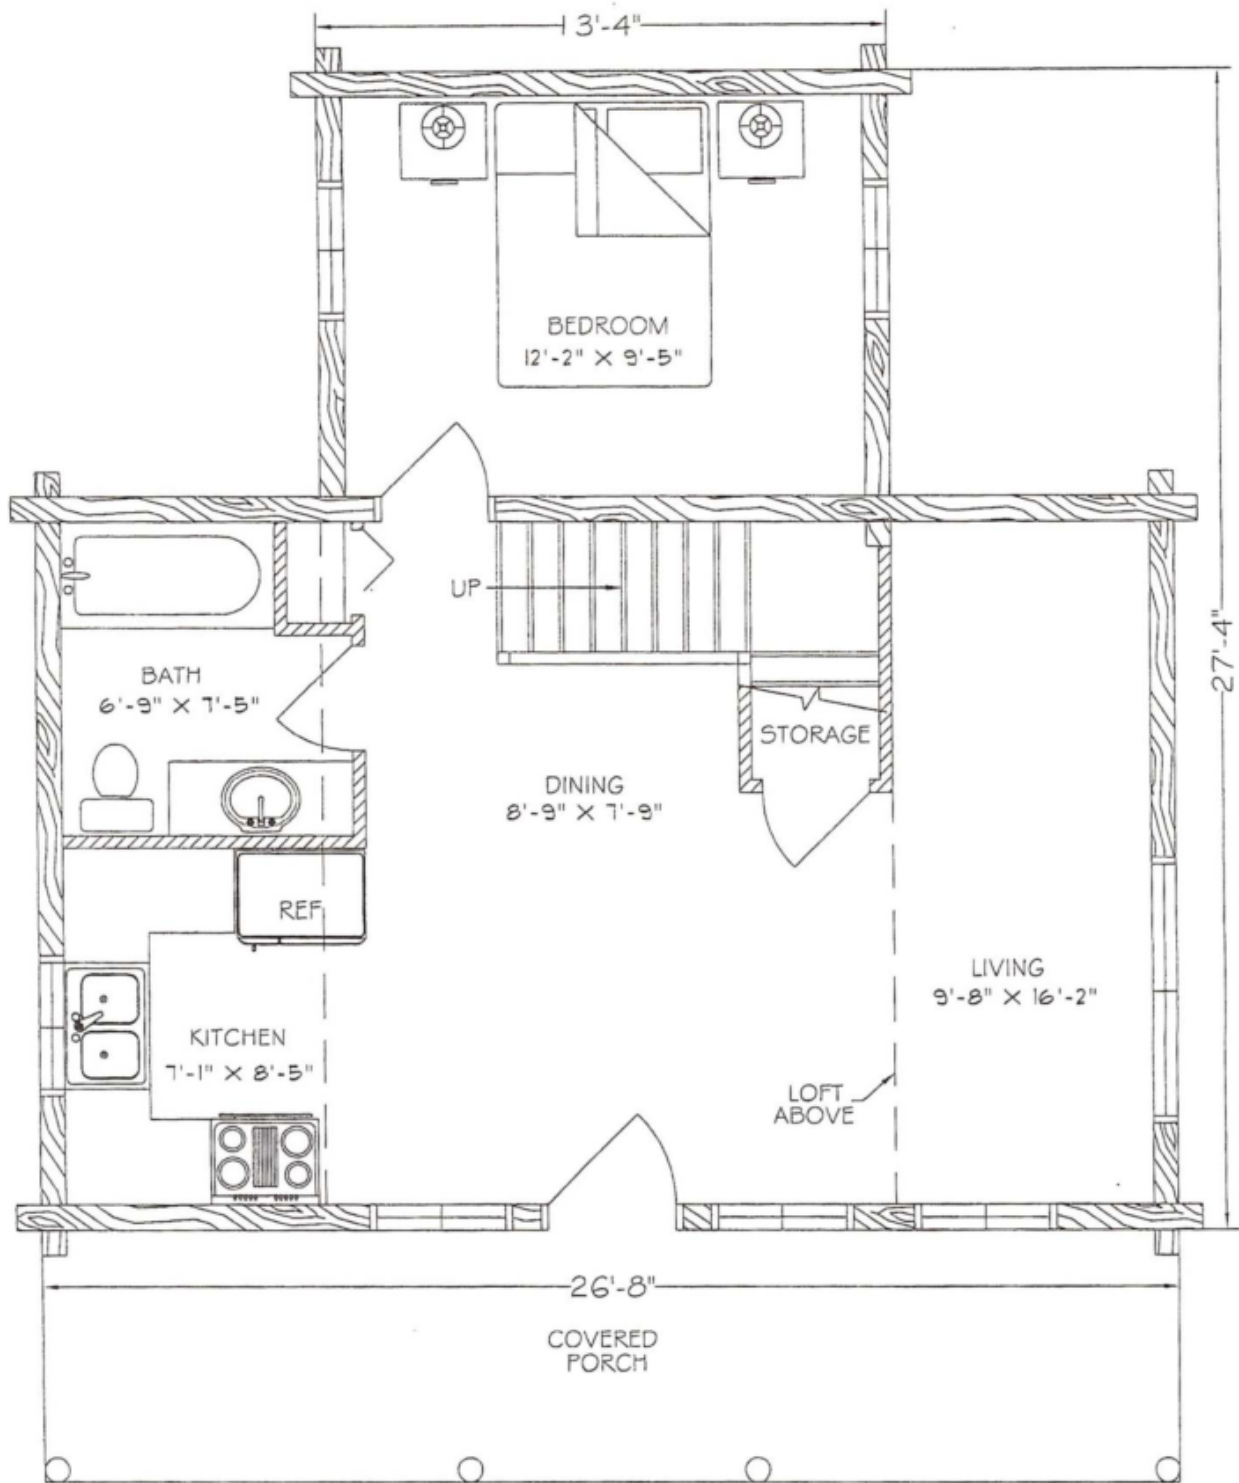

Extreme Log Homes, LLC  
 1820 O Rd.  
 Fruita, CO 81521  
 Phone: (970) 255-8116  
 Email: info@extloghomes.com

**Plan and Pricing Information for the Dove I Model**

**Model Specifications**

Model Name: Dove I  
 1st Floor Sq. Ft.: 595  
 Total Sq. Ft.: 595  
 Bedrooms: 1  
 Bathrooms: 1

The Dove is a step above the traditional classic cottage. The "Pop-up" in the roof line improves daytime lighting and provides a high vault which will bring in a multitude of compliments. For planning something different that says more about you, this is the cabin with something special! Enjoy the cozy-open floor plan, the windows in the high vaulted ceiling, and covered front porch on your chosen site. After all, life is to be lived.

Swedish Cope Style Logs					D-Style Logs	
7"	8"	9"	10"	12"	6" x 8"	8" x 8"
\$25,900.00	\$27,900.00	\$28,900.00	\$30,900.00	N/A	\$28,900.00	\$30,900.00

DOVE I  
MAIN FLOOR PLAN  
 595 SQ. FT.  
 780 SQ. FT. TOTAL

DOVE I  
LOFT FLOOR PLAN  
185 SQ. FT.  
780 SQ. FT. TOTAL